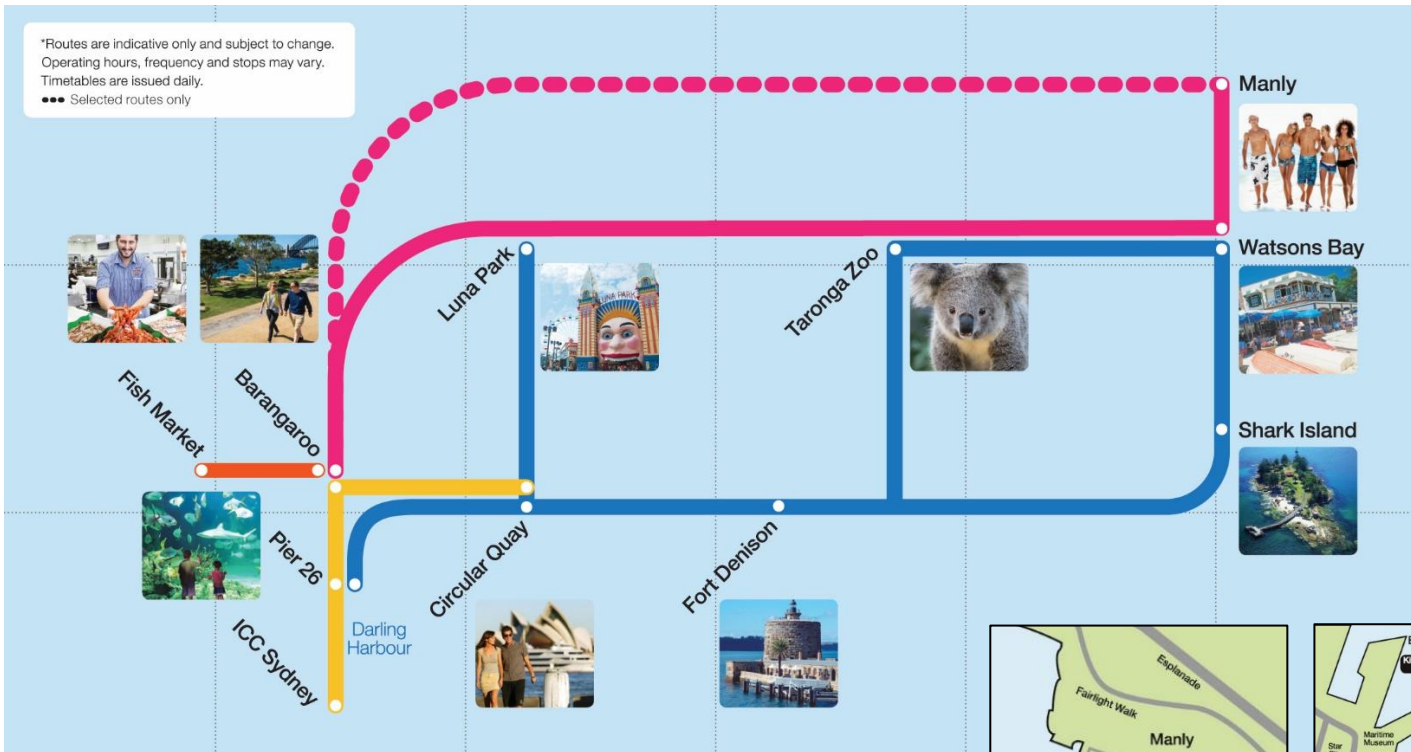

Hop On Hop Off Harbour Explorer

Important	Timetable correct as at 14 December 2018 and subject to change.
Web Page	Visit the web page for cruise details https://www.captaincook.com.au/sydney-harbour-cruises/hop-on-hop-off
Check Your Date	Special timetables may apply on selected dates. Please check your date for variations https://www.captaincook.com.au/timetables
Find Us	Maps and contact details https://www.captaincook.com.au/more-info/contact-us/

Effective for travel from 15 December 2018

- 2 day pass
- up to 11 stops
- Combos save up to ^75%
- up to 80 departures daily
- The original and best!

SATURDAY-SUNDAY

Special timetables may operate on public holidays & special events.. # Pick up only. *Drop off only. Effective for travel from 15 December 2018. ISSUED 14Dec2018