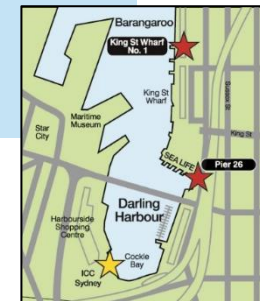

Hop On Hop Off Harbour Explorer

Important	Timetable correct as at 14 December 2018 and subject to change.
Web Page	Visit the web page for cruise details https://www.captaincook.com.au/sydney-harbour-cruises/hop-on-hop-off
Check Your Date	Special timetables may apply on selected dates. Please check your date for variations https://www.captaincook.com.au/timetables
Find Us	Maps and contact details https://www.captaincook.com.au/more-info/contact-us/

Effective for travel from 15 December 2018

- 2 day pass
- up to 11 stops
- Combos save up to ^75%
- up to 80 departures daily
- The original and best!