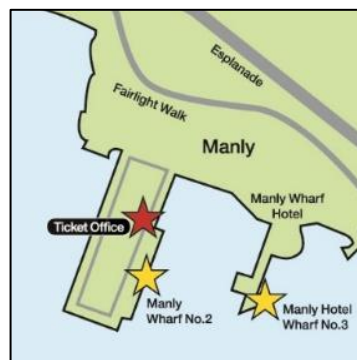

School Holidays only

SATURDAY TO SUNDAY

Darling Harbour ICC	Darling Harbour Pier 26	Barangaroo King St Wharf 2	Luna Park	Circular Quay Wharf 6		Circular Quay Wharf 6	Luna Park	Barangaroo King St Wharf 2	Darling Harbour Pier 26	Darling Harbour ICC	Darling Harbour Pier 26
	9:20			9:35							
	9:50			10:05	↔	10:05	10:15			10:30	10:35
	10:00		10:10	10:15				11:20		11:25	11:35
10:30	10:35			10:50	↔	10:50				11:05	11:10
	10:25	10:30						12:00			
11:05	11:10	11:15		11:30	↔	11:30	11:35			11:50	11:57
11:25	11:35		11:50	11:55		12:45	12:55	1:05			1:10
11:50	11:57			12:15	↔	12:15				12:35	12:42
12:35	12:42	12:47		1:05	↔	1:05		1:17		1:23	1:30
	1:10		1:20	1:25				2:30			
1:23	1:30	1:35		1:55	↔	1:55		2:07		2:12	2:20
2:12	2:20			2:40	↔	2:40	2:45	2:57		3:02	3:10
		2:30		2:45		3:45		4:00			
3:02	3:10	3:15		3:30	↔	3:30		3:42		3:47	3:55
		4:00		4:15		4:45			5:00		
3:47	3:55	4:00	4:12	4:20	↔	4:20		4:32		4:40	4:45
4:40	4:45	4:50		5:05	↔	5:05		5:20	5.25 *		
Sat Only	5:00	5:10				6:20		6:35 *			Sat Only

Saturday Only

— All services
— Selected services.
Routes are indicative only and subject to change.